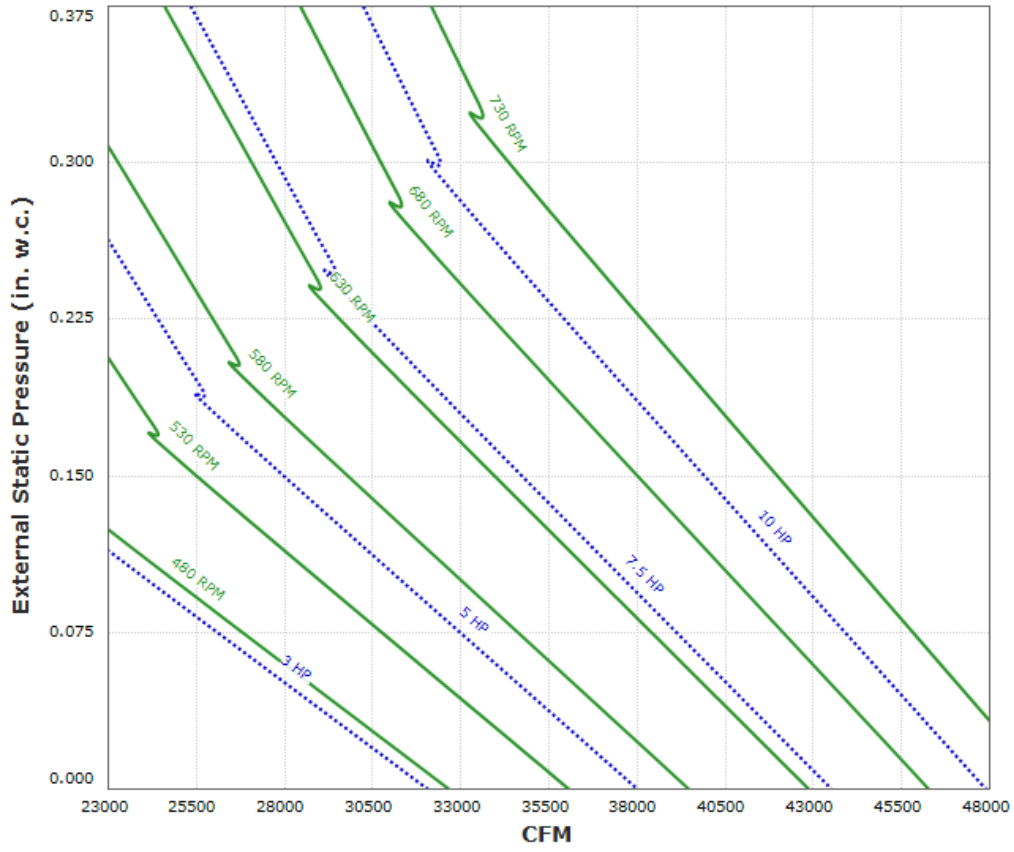

RPTUB60-RA Performance Curve

Max Sizeable RPM = 730 RPM. Curve shown extended beyond this point for reference only.

Catalog #109R
March 2009